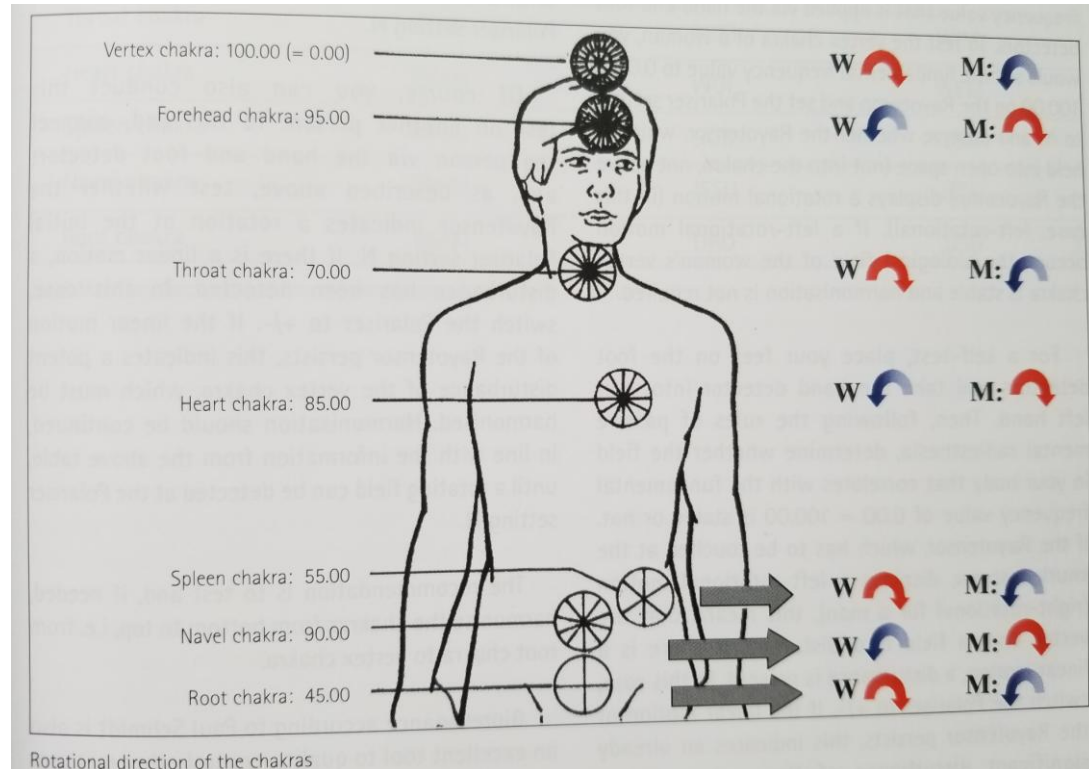

Title : Bioresonance Frequency for Chakras

<https://skywaycare.com>

Date: 18/10/2020

Chakras on Bioresonance

The chakras describes the so-called energy transformation centers of the body. The position and rotation direction of Charkas for male and female is as below diagram:

Chakras can be activated with the relevant fundamental frequency values, as below table.

Chakra	Fundamental frequency values	Mantra, female	Mantra, male
Vertex chakra	0.00 = 100.00	OMANI	OMANI
Forehead chakra	95.00	AMEN	AMEN
Throat chakra	70.00	RUM	WIM
Heart chakra	85.00	WOL	WEM
Spleen chakra	55.00	SOR	USA
Navel chakra	90.00	JESU	JESU
Root chakra	45.00	URO	USO